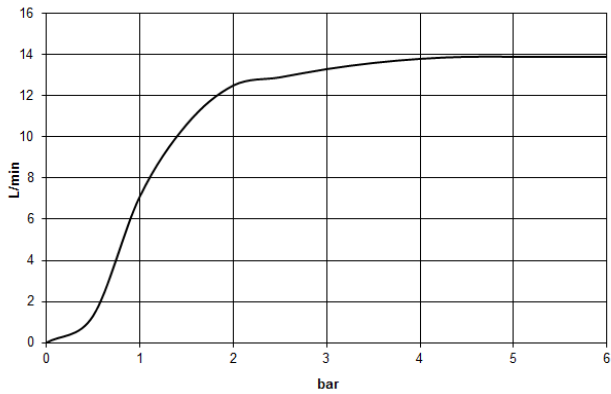

## Rain shower with ceiling fixing 300 x 240 mm - Brushed Platinum

IMO

28 775 980

Fits: IMO, MEM, CL.1

- rain shower 300 x 240mm
- PURE RAIN, max. flow rate 20 l/min (at 3 bar)
- Function from: 12 l/min
- distance between ceiling and lower edge of the shower 165mm
- rosette 60 x 60, as required
- 1/2" connection
- with anti-scale system
- quick clearing
- WRAS 1707033

### Recommended miscellaneous

**Concealed wall elbow -**

35 085 970 90

- max. recess depth 163 mm
- min. recess depth 90 mm

28 775 980

mm [inches]

Flow rate chart

Certificates