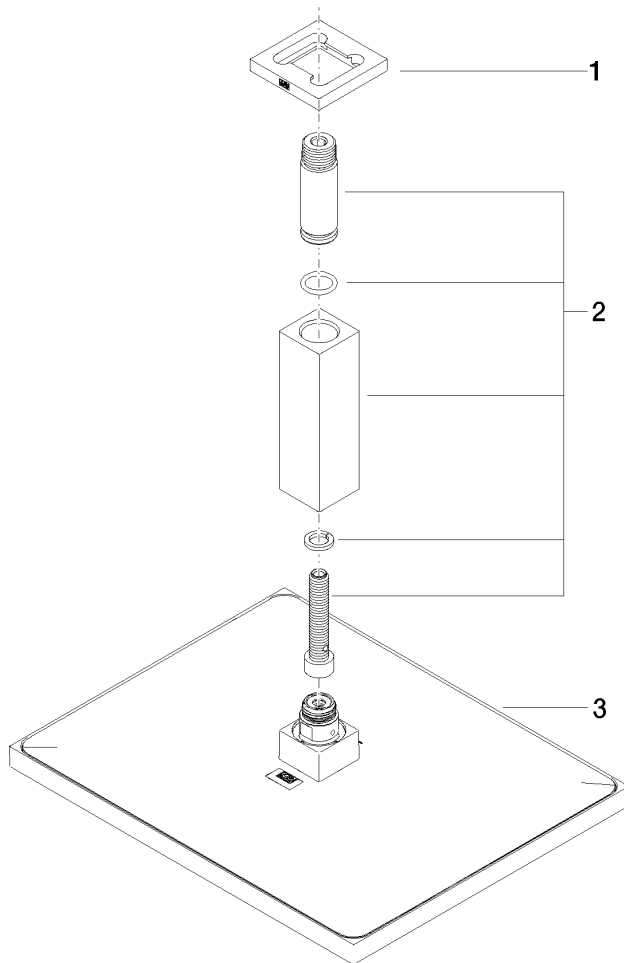

## Rain shower with ceiling fixing 300 x 240 mm - Brushed Platinum

IMO

28 775 980

Fits: IMO, MEM, CL.1

- rain shower 300 x 240mm
- PURE RAIN, max. flow rate 20 l/min (at 3 bar)
- Function from: 12 l/min
- distance between ceiling and lower edge of the shower 165mm
- rosette 60 x 60, as required
- 1/2" connection
- with anti-scale system
- quick clearing
- WRAS 1707033

### Recommended miscellaneous

**Concealed wall elbow -**

35 085 970 90

- max. recess depth 163 mm
- min. recess depth 90 mm

28 775 980

mm [inches]

Flow rate chart

Certificates

LGA\_29232.      WRAS\_2212012.      LGA\_38662.

28 775 980

Spare parts list

No.	Item Number	Name	Quantity used	Delivery time
1	09 27 98 017-06	rosette	1	10
2	90 11 10 092 00-06	connection	1	10
3	04 12 05 063 00-06	shower	1	10