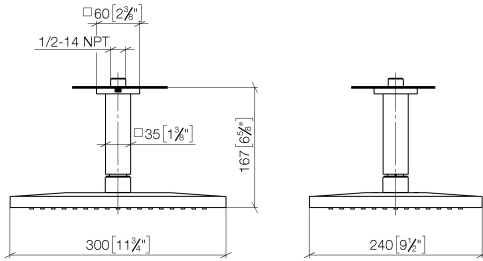

## Rain shower with ceiling fixing 300 x 240 mm - Brushed Platinum

IMO

28 775 980

Fits: IMO, MEM, CL.1

- rain shower 300 x 240mm
- PURE RAIN, max. flow rate 20 l/min (at 3 bar)
- Function from: 12 l/min
- distance between ceiling and lower edge of the shower 165mm
- rosette 60 x 60, as required
- 1/2" connection
- with anti-scale system
- quick clearing
- WRAS 1707033

### Recommended miscellaneous

**Concealed wall elbow -**

35 085 970 90

- max. recess depth 163 mm
- min. recess depth 90 mm

28 775 980

mm [inches]

Flow rate chart

Certificates

LGA\_29232.      WRAS\_2212012.      LGA\_38662.

28 775 980

Spare parts list

No.	Item Number	Name	Quantity used	Delivery time
1	09 27 98 017-06	rosette	1	10
2	90 11 10 092 00-06	connection	1	10
3	04 12 05 063 00-06	shower	1	10